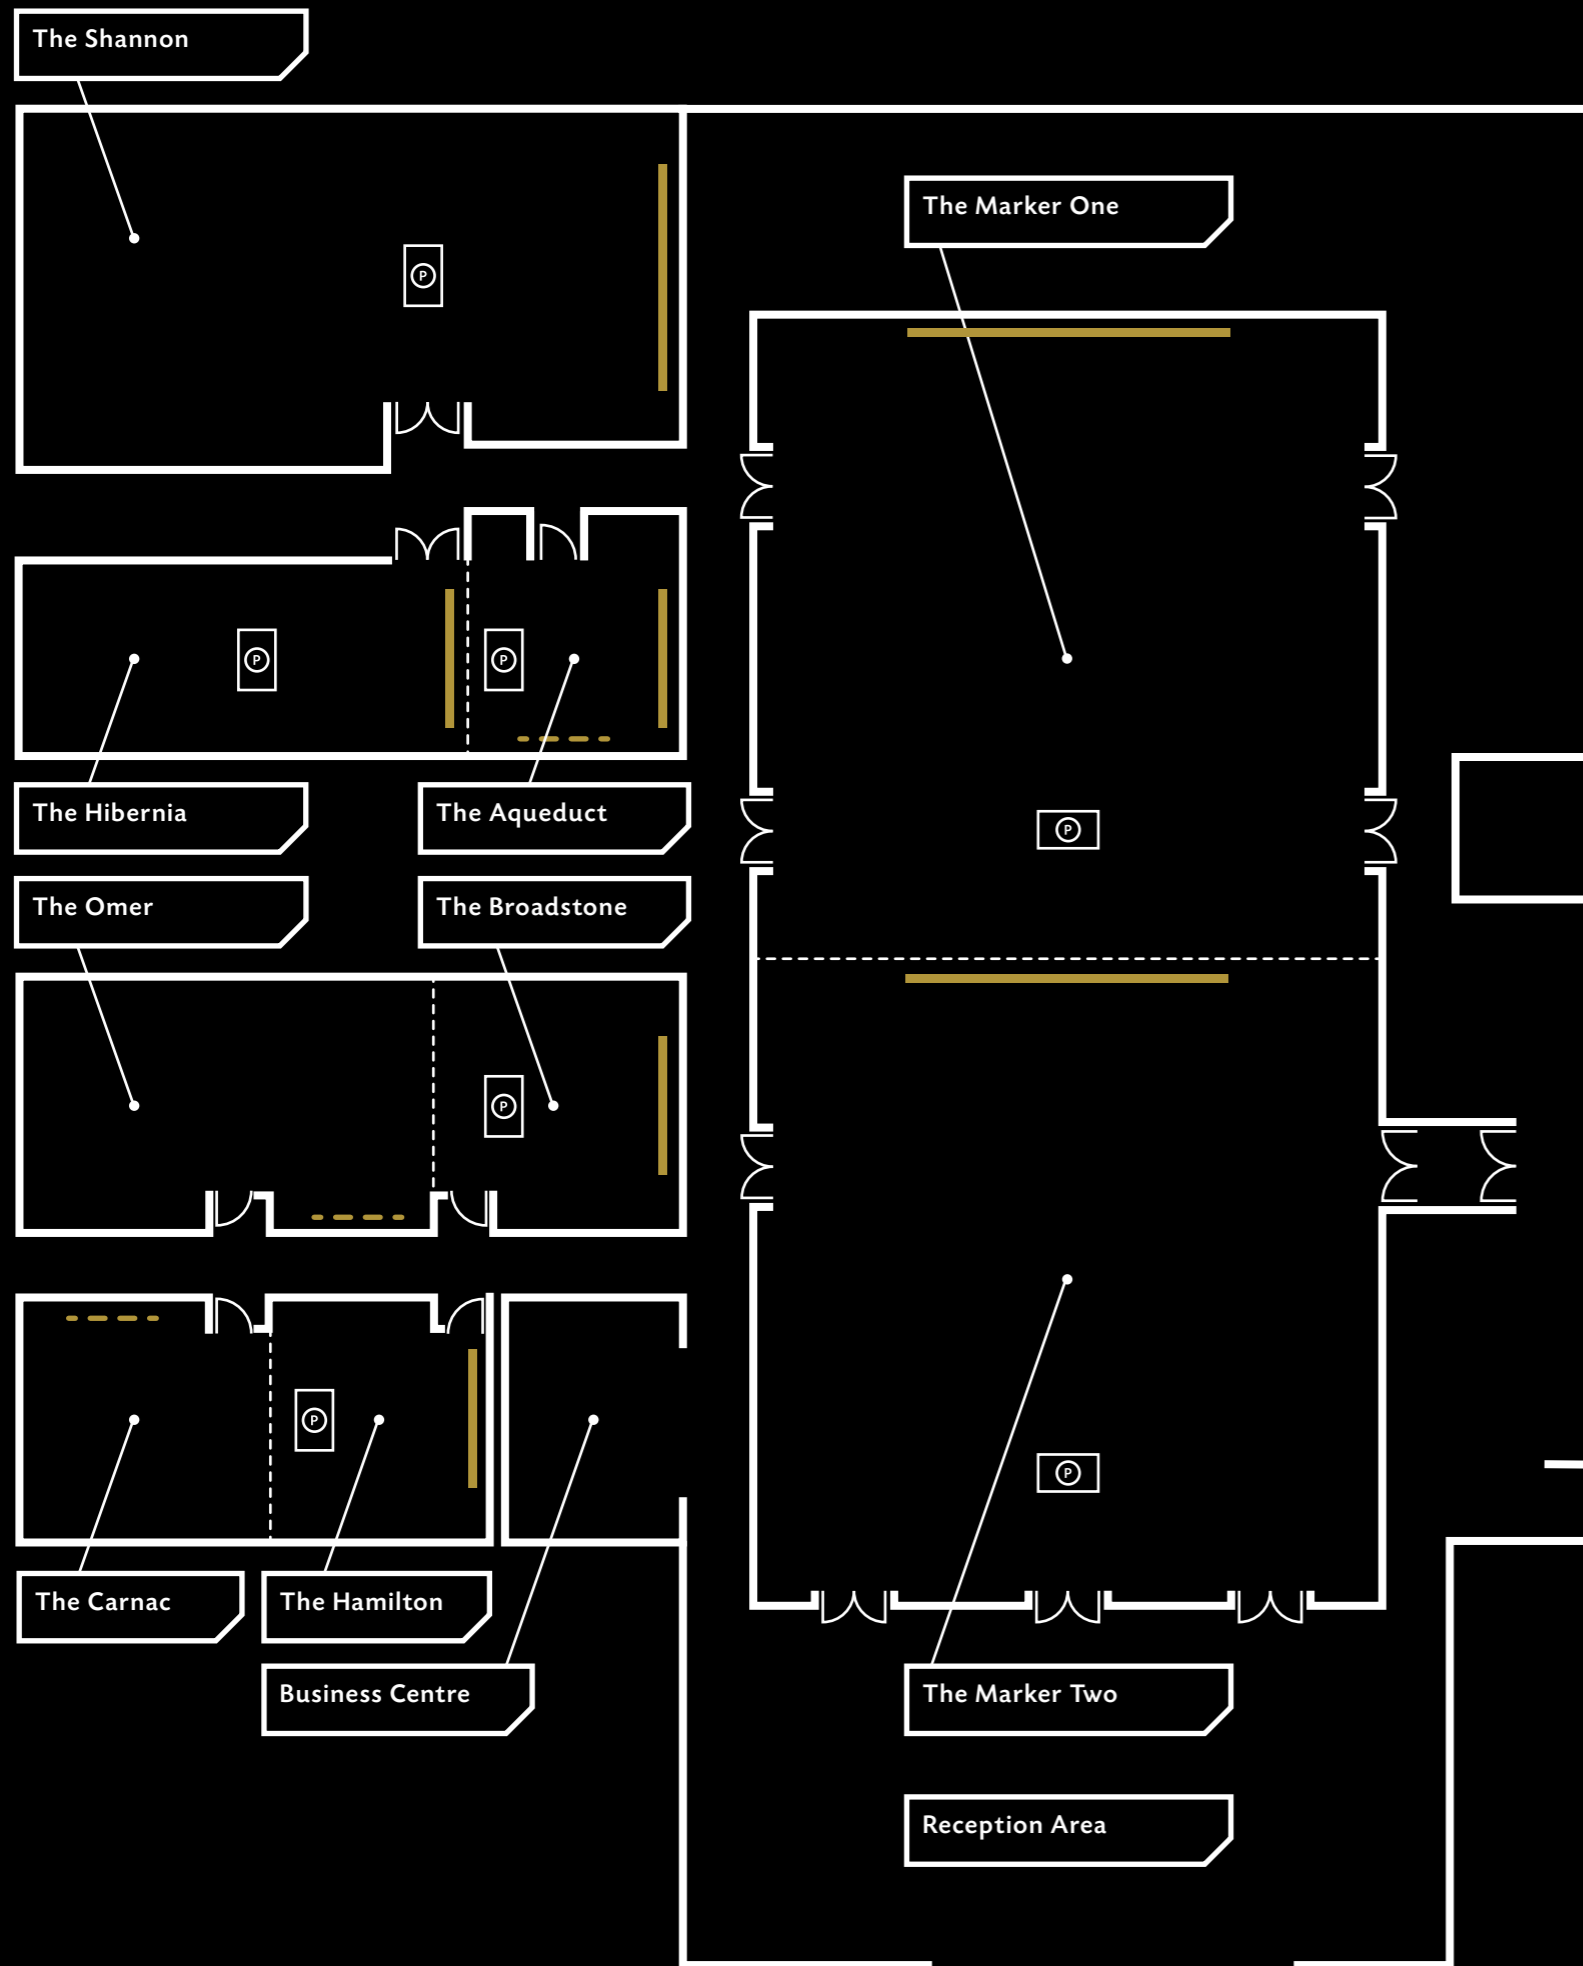

The Marker

Projection Equipment, Screen, Multi Media Equipment, Lighting Dimmer System, AMX Room Control System, Room Wizard, 2 Roving and 2 Tie Clip-on Microphones with One Podium Microphone, Flip Chart, Stage, Podium, 3 Phase Power, Projector Hoist

Reception Area

LCD Display x 1

THE MARKER

HOTEL BAR BRASSERIE

Name	Ttre	C/Room	B/Room	U	Banq	Cab	Cocktail
The Marker One	150	102	34	43	110	80	190
The Marker Two	130	88	34	43	110	70	160
(combined)	300	180	68	86	240	170	350
The Carnac	23	15	12	12	10	8	23
The Hamilton	16	6	10	10	10	8	-
(combined)	42	22	24	22	24	21	58
The Omer	25	8	8	10	10	8	23
The Broadstone	16	8	10	10	10	8	-
(combined)	51	26	26	26	24	28	51
The Hibernia	42	22	26	-	30	21	42
The Aqueduct	12	-	8	-	10	7	-
(combined)	72	30	28	-	32	28	72
The Shannon	110	55	32	36	60	47	100

Name	Sq (m)	W x L (m)	H (m)	N/Day	Partition
The Marker One	177	12/13 x 14	4.7	No	No
The Marker Two	177	12/13 x 14	4.7	No	No
(combined)	354	12/13 x 28	4.7	No	Yes
Reception Area	142.7	8.2 x 17.39	2.7	Yes	No
The Carnac	29.7	5.4 x 5.5	2.7	Yes	No
The Hamilton	27.54	5.4 x 5.1	2.7	No	No
(combined)	57.24	5.4 x 10.6	2.7	Yes	Yes
The Omer	48.27	4.9 x 9.85	2.7	Yes	No
The Broadstone	26.22	4.9 x 5.35	2.7	No	No
(combined)	74.49	4.9 x 14.7	2.7	Yes	Yes
The Hibernia	44	4.3 x 10.1	2.7	Yes	No
The Aqueduct	17.63	4.3 x 4.1	2.7	No	No
(combined)	61.63	4.3 x 14.2	2.7	Yes	Yes
The Shannon	94	6.5 x 14.5	2.7	Yes	No